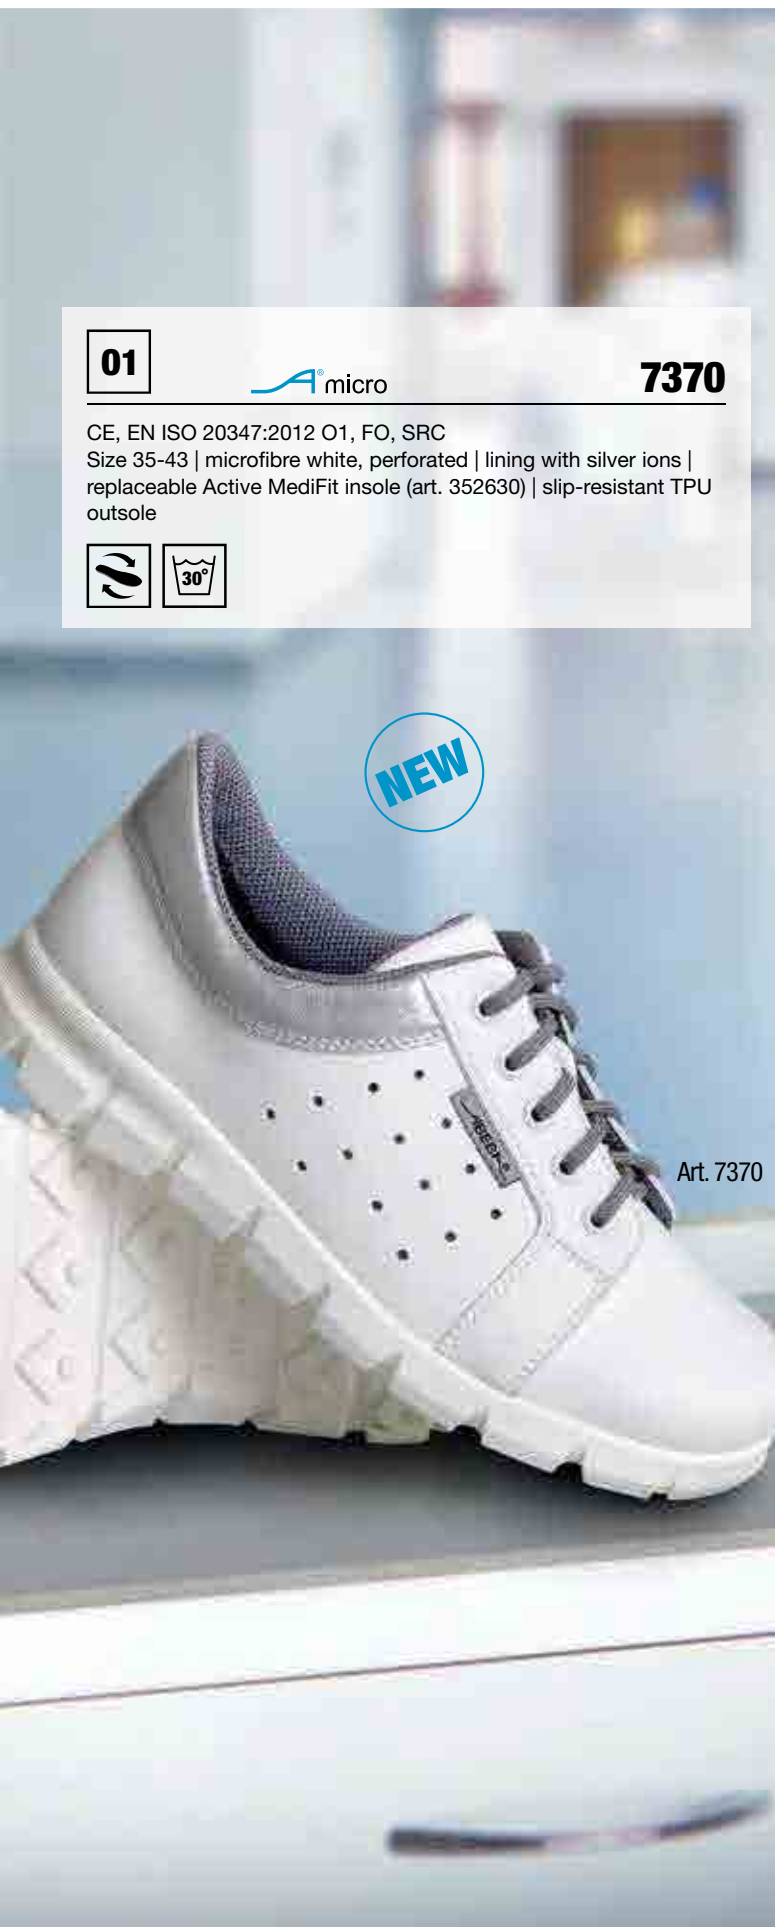

01

micro

7370

CE, EN ISO 20347:2012 O1, FO, SRC
Size 35-43 | microfibre white, perforated | lining with silver ions |
replaceable Active MediFit insole (art. 352630) | slip-resistant TPU
outsole