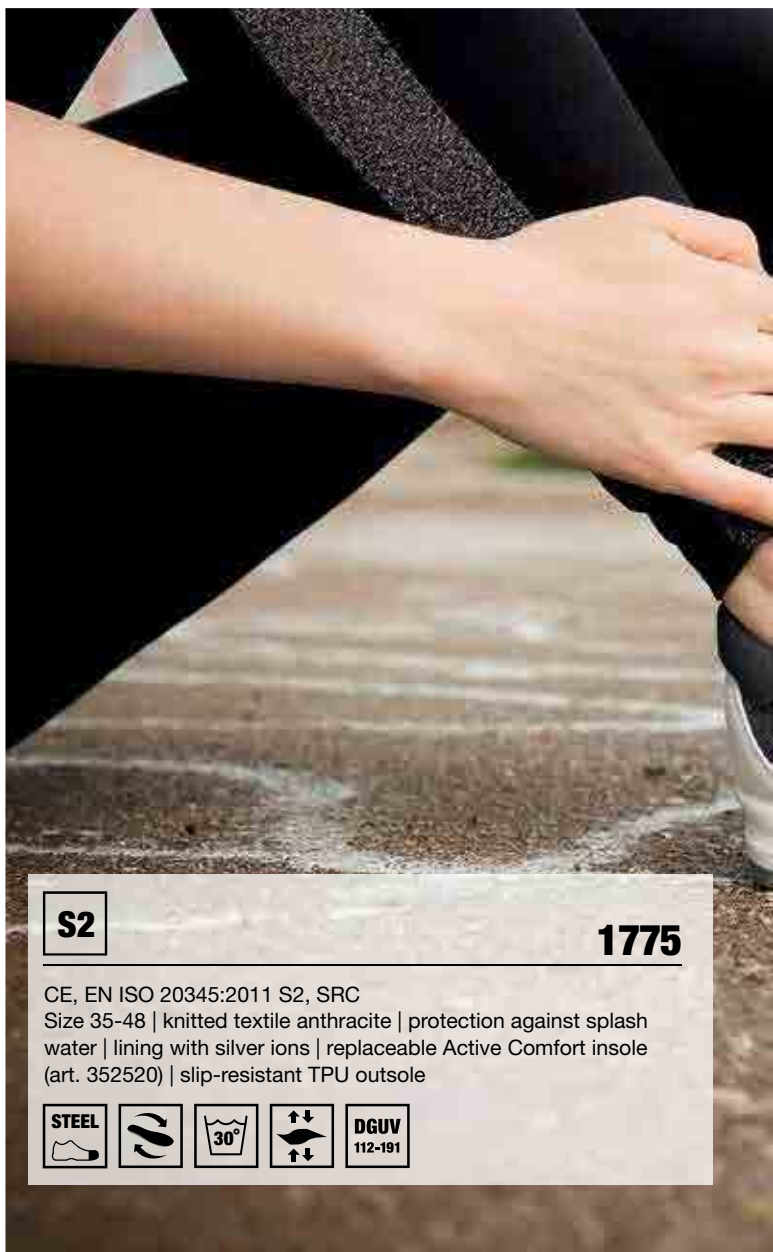

CE, EN ISO 20345:2011 S2, SRC  
Size 35-48 | microfibre white | lining with silver ions | replaceable Active Comfort insole (art. 352520) | slip-resistant TPU outsole

1786

S2

A<sup>micro</sup>

1787

CE, EN ISO 20345:2011 S2, SRC  
Size 35-48 | microfibre white/black | lining with silver ions | replaceable Active Comfort insole (art. 352520) | slip-resistant TPU outsole